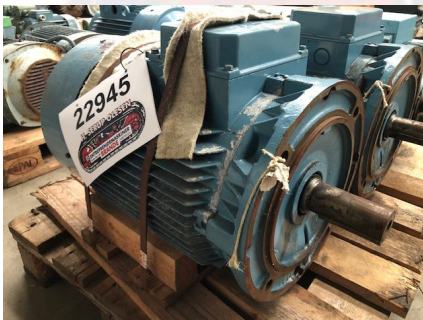

20/14 kW Asea MBT 180L E-Motor

PRODUCT NO.: 22945

Location: 15C

Condition: Used

RPM: 1455

Brand: Asea

kW: 14/20

Foot- / flange mounted: flange

Axle diameter: 48 mm

V: 380

Hz: 50

A: 30/37

Gallery

ASEA MOTORS		Made in Sweden	
Motor	MBT 180L	IEC 34-1	
3 ~	50 Hz	No. 753345	
20/14 kW		1455 r/min	
Cl. F	cos φ 0,92/0,71	380 VYY/D	
Prim. V	Prim. A	37,0/33, A	
Sec. V	A		
Cat. no.	IP		140 kg