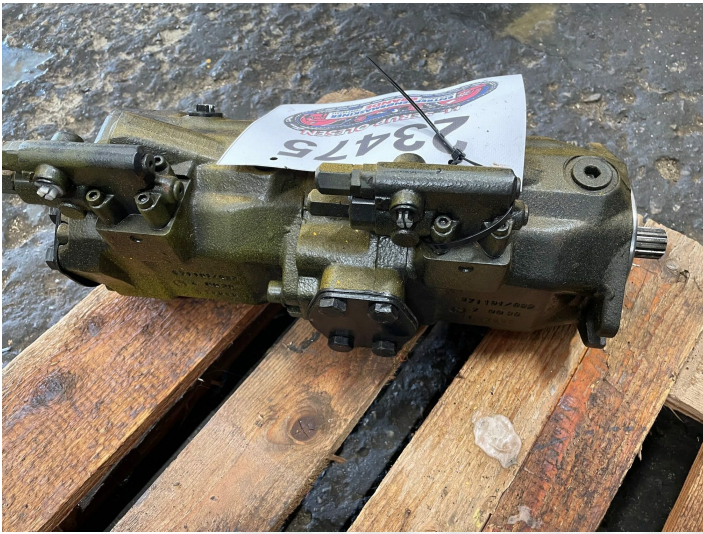

Hydr. pump, complete ex. Volvo L70D

PRODUCT NO.: 23475

Location: 16A

Condition: Used

Brand: Volvo

Description

Works - "as is"

Gallery