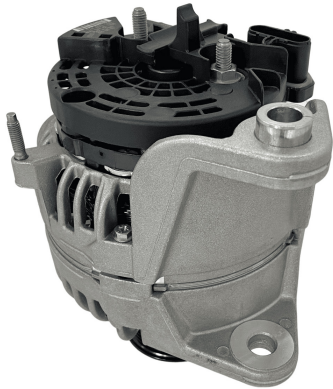

Altornator, Volvo Wheel Loader

PRODUCT NO.: 11170321

Condition: New

Brand: Volvo

Description

The Altornator fit's Volvo models: L60E-L90F.

Gallery