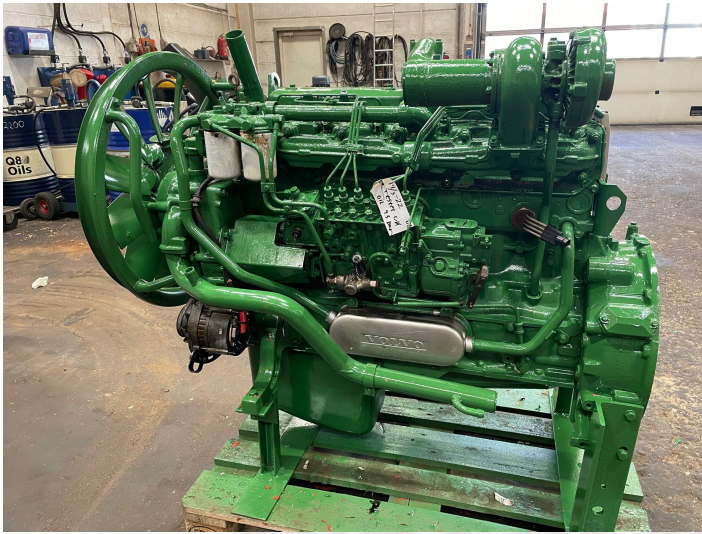

Volvo TD71G engine ex. Volvo L120

PRODUCT NO.: 23888

Serial no.: 285*27051*

Condition: Used

Length: 1400 mm

Width: 800 mm

Height: 1400 mm

Weight: 1000 kg

Brand: Volvo

Engine Type: diesel

Description

4,5 Bar oil pressure 24 Volt Tested ok

Gallery