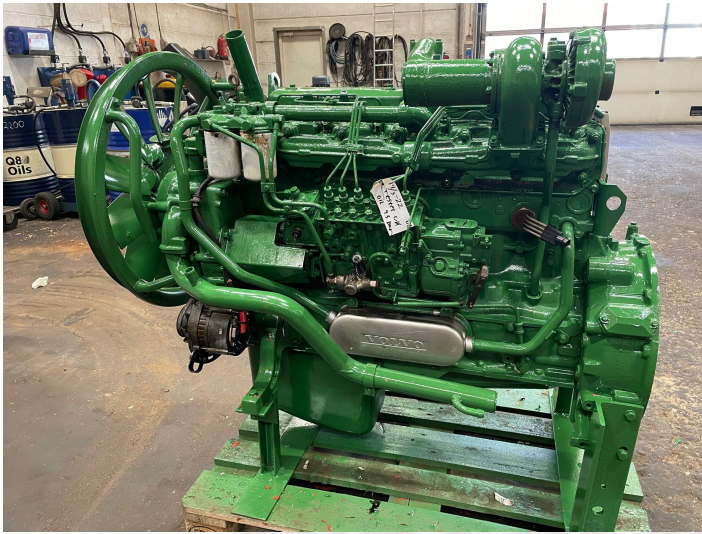

Volvo TD71G engine ex. Volvo L120

PRODUCT NO.: 23888

Serial no.: 285*27051*

Condition: Used

Length: 1400 mm

Width: 800 mm

Height: 1400 mm

Weight: 1000 kg

Brand: Volvo

Engine Type: Diesel

Description

4,5 Bar oil pressure 24 Volt Tested ok

Gallery