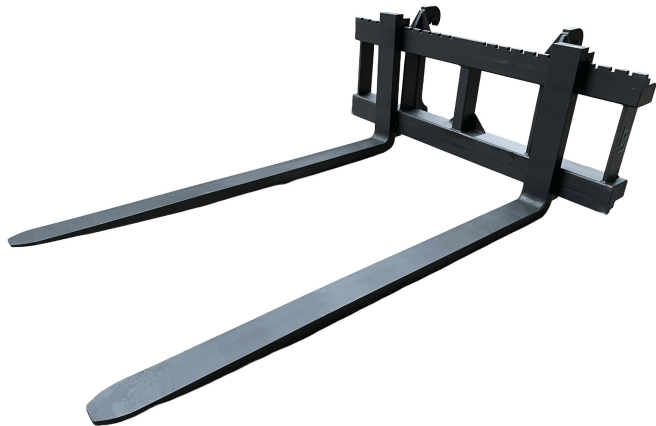

# 11T Fork Set Hydraulic for Volvo Wheel Loader | Suitable for L50-L120

---

**PRODUCT NO.: 15  
1124002000MBM2**

**Condition:** New  
**Attachment:** BM2  
**Fork length:** 2400 mm  
**Fork Table width:** 2000 mm  
**Payload Capacity:** 11000 kg

## Description

Forks: 150x70x2400 mm.