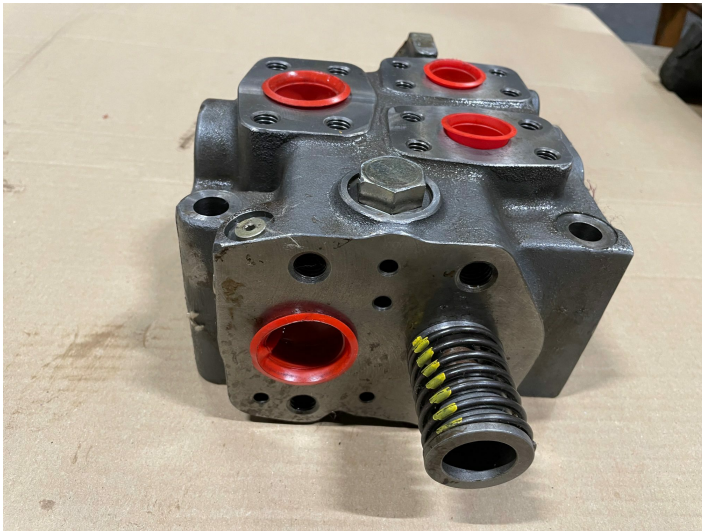

Cat valve - Part no. 1-3G6542V - Cast no. 8J8460V

PRODUCT NO.: 23451

Location: 7A

Condition: New

Brand: Cat

Description

In original packing.

Gallery