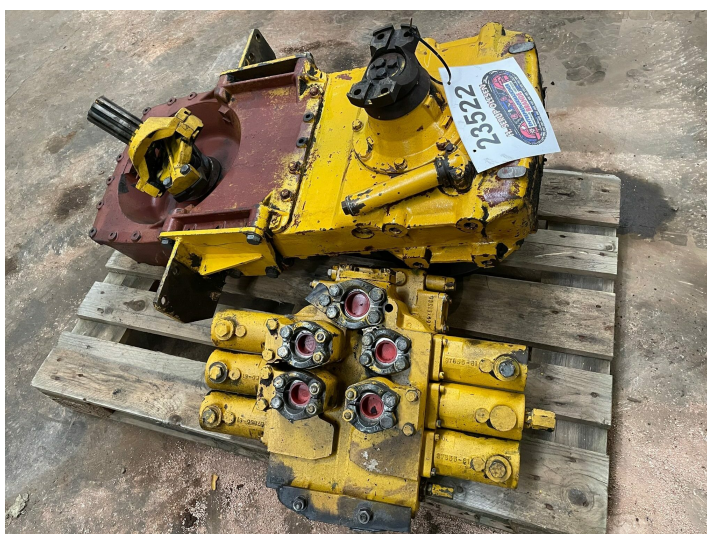

Valve block ex. Volvo 1640/1641

PRODUCT NO.: 23522-1

Location: 14B

Condition: Used

Brand: Volvo

Gallery