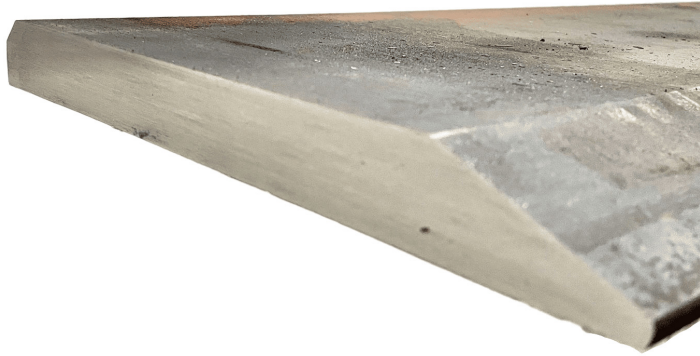

# Cutting Edge HB500 250x25x3000 mm

---

**PRODUCT NO.:** 17 250253000

**Condition:** New

**Length:** 3000 mm

**Width:** 250 mm

**Height:** 25 mm

**Weight:** 133,4 kg

## Description

HB500