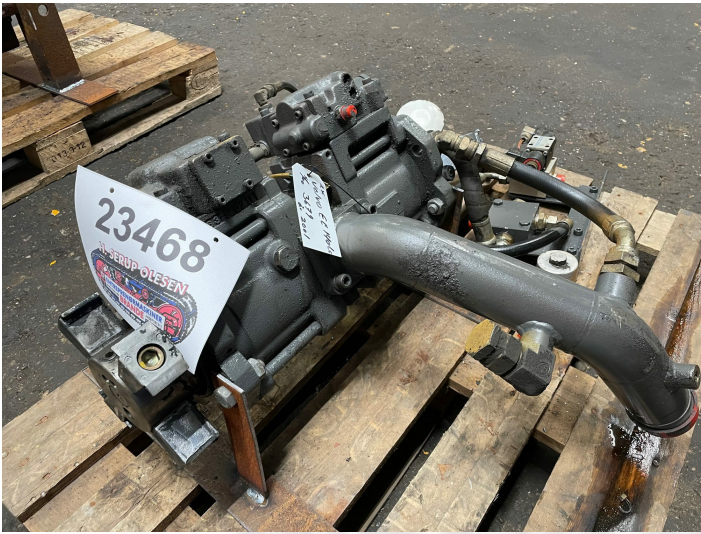

Hydr. pump ex. Volvo EC140LC

PRODUCT NO.: 23468

Location: 17A

Condition: Used

Weight: 250 kg

Brand: Volvo

Description

s/no. 3619, year 2001 Measurement for transport: 1200x800x500mm