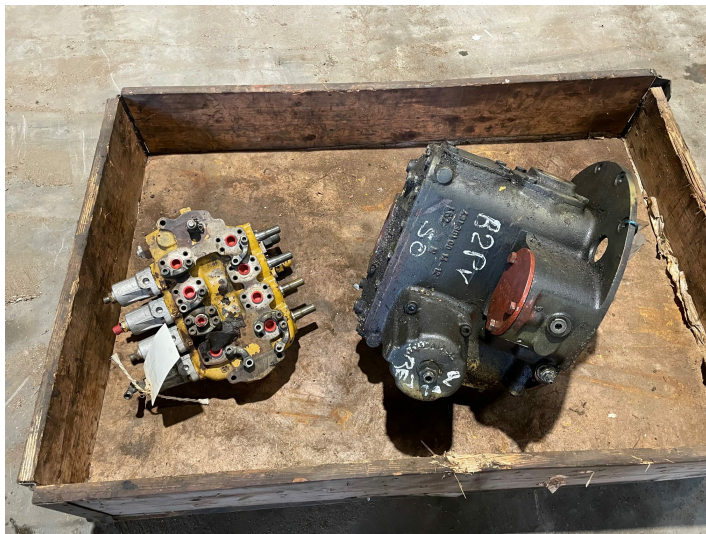

Valve block ex. Cat 206

PRODUCT NO.: 23199-1

Location: 10A

Condition: Used

Brand: Cat

Gallery