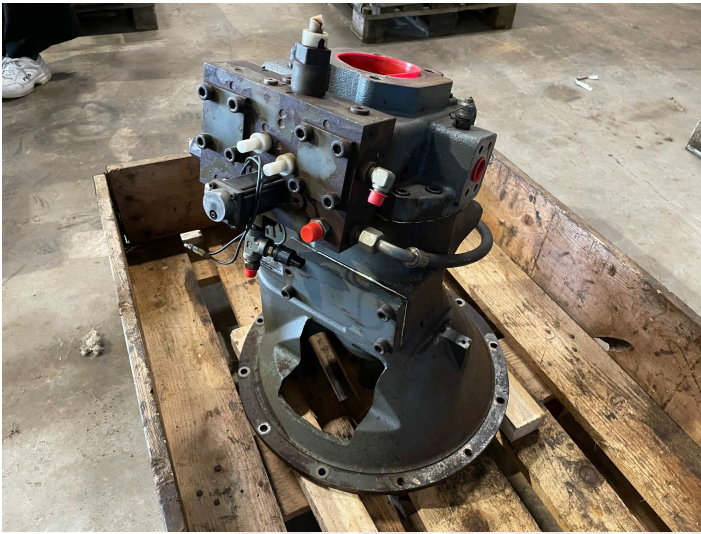

Hydraulic pump ex. JCB JS30T

PRODUCT NO.: 23166

Location: 17A

Condition: Used

Length: 500 mm

Width: 500 mm

Height: 650 mm

Weight: 300 kg

Brand: Rexroth

Gallery