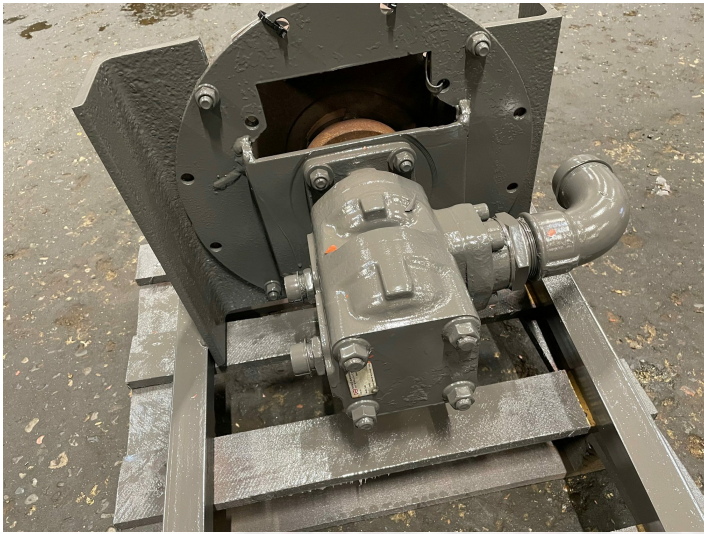

Hydraulic pump Model X1A50275027/010707

PRODUCT NO.: 23217

Location: 18A

Condition: Used

Length: 700 mm

Width: 500 mm

Height: 400 mm

Weight: 100 kg