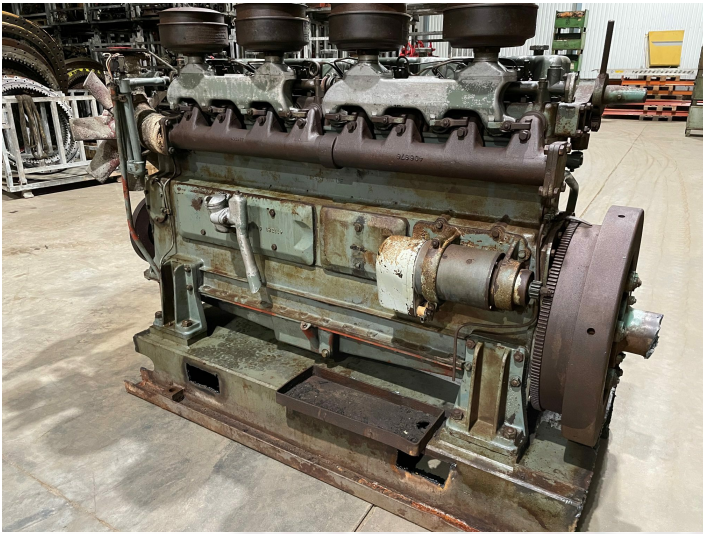

Kromhout 8GS108 engine

PRODUCT NO.: 23196

Serial no.: 16744

Condition: Used

Brand: Kromhout

Engine Type: diesel

Description

4-stroke diesel engine.