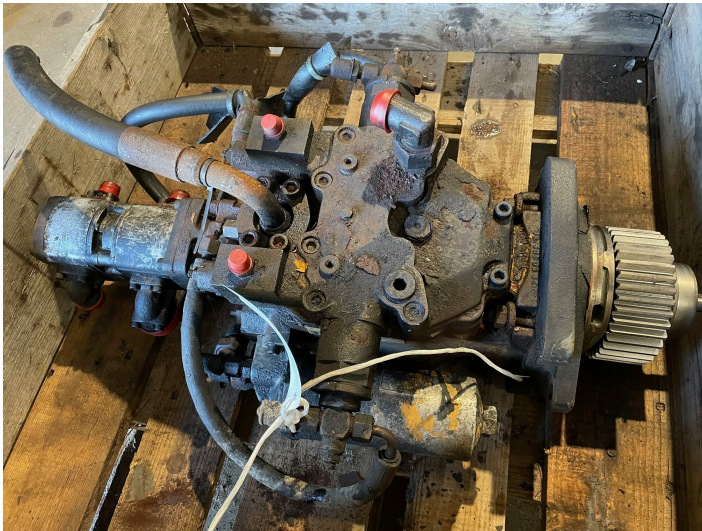

Hydr. pump Linde Type BPV70-01 R ex. Liebherr 964A

PRODUCT NO.: 23152

Location: 8B

Condition: Used

Length: 800 mm

Width: 600 mm

Height: 550 mm

Weight: 175 kg

Brand: Linde

Description

ex. Liebherr 964A, serialno. 5590221, year 1996

Gallery