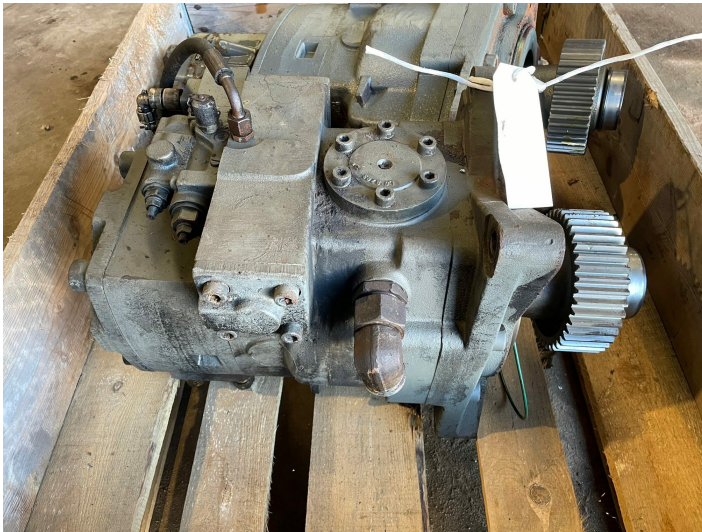

Hydr. pump ex. Liebherr 964A

PRODUCT NO.: 23154

Location: 7B

Condition: Used

Length: 800 mm

Width: 600 mm

Height: 600 mm

Weight: 225 kg

Brand: Liebherr

Gallery