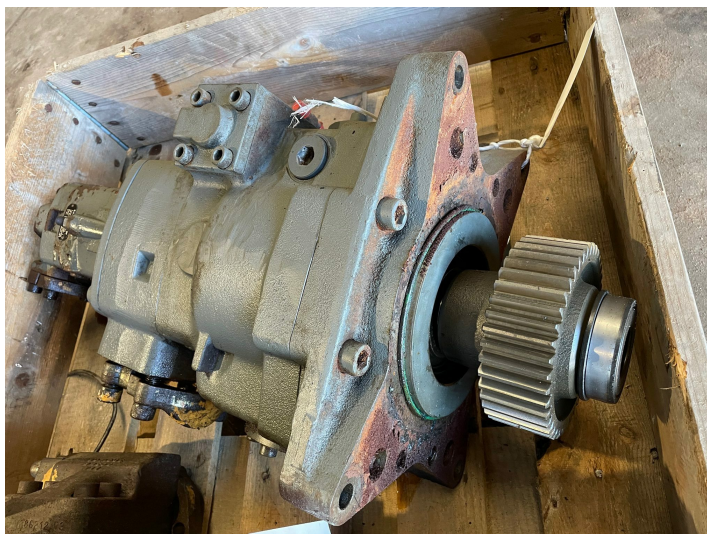

Hydraulic pump ex. Liebherr 964A

PRODUCT NO.: 23153

Location: 7B

Condition: Used

Weight: 225 kg

Brand: Liebherr

Description

Measurement for transport: 800x600x500 mm