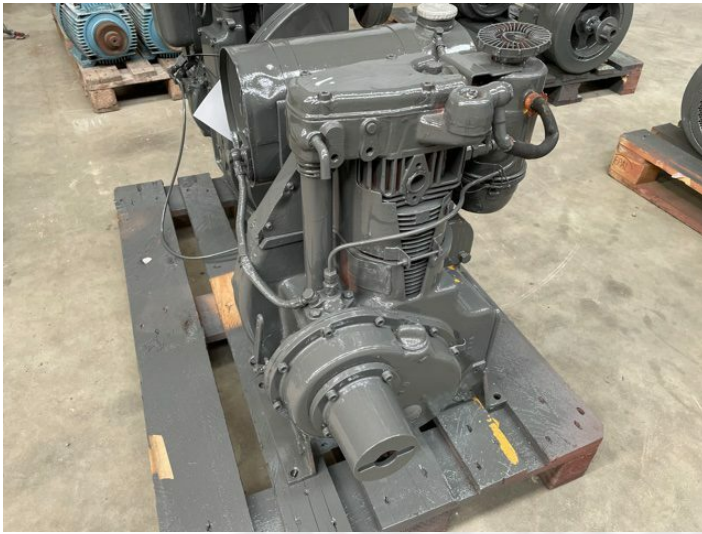

Hatz E80FG 1 cylinder engine

PRODUCT NO.: 23006

Location: 10B

Condition: Used

Horsepower: 6 hp

Length: 800 mm

Width: 600 mm

Height: 700 mm

Weight: 200 kg

Brand: Hatz

Engine Type: diesel

Description

Stucked Hand start

Gallery