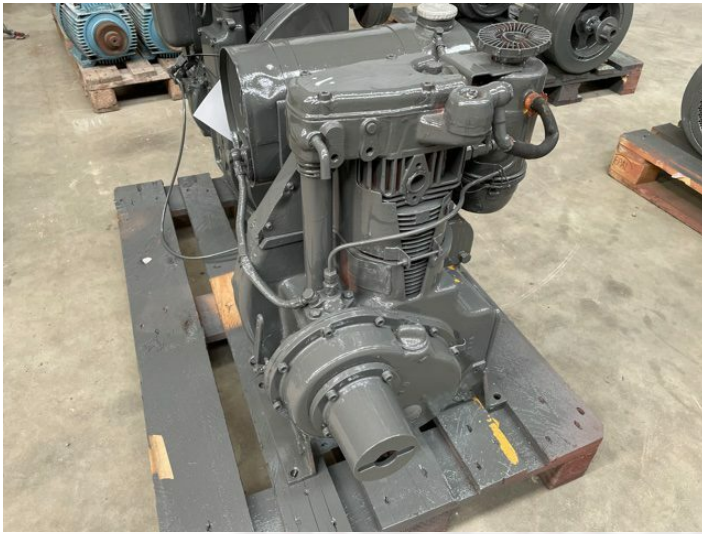

Hatz E80FG 1 cylinder engine

PRODUCT NO.: 23006

Location: 10B

Condition: Used

Horsepower: 6 hp

Length: 800 mm

Width: 600 mm

Height: 700 mm

Weight: 200 kg

Brand: Hatz

Engine Type: Diesel

Description

Stucked Hand start

Gallery