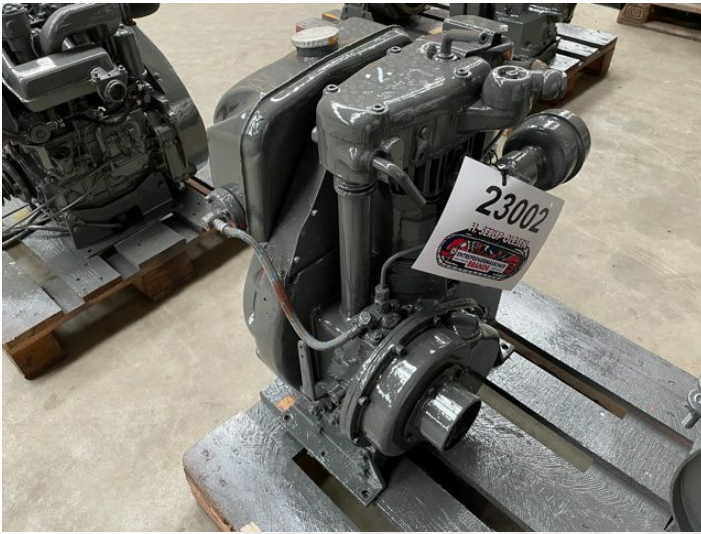

Hatz E80G 1 cylinder engine

PRODUCT NO.: 23002

Location: 10B

Condition: Used

Horsepower: 6 hp

Length: 800 mm

Width: 600 mm

Height: 800 mm

Weight: 200 kg

Brand: Hatz

Engine Type: Diesel

Description

Stucked Hand start

Gallery