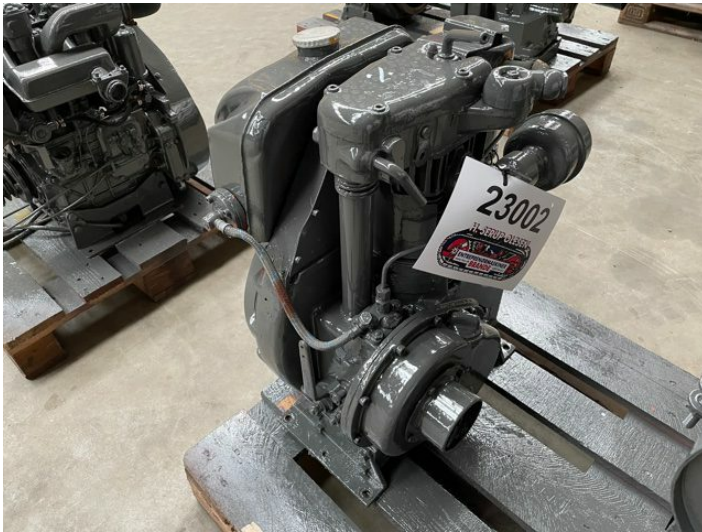

Hatz E80G 1 cylinder engine

PRODUCT NO.: 23002

Location: 10B

Condition: Used

Horsepower: 6 hp

Length: 800 mm

Width: 600 mm

Height: 800 mm

Weight: 200 kg

Brand: Hatz

Engine Type: diesel

Description

Stucked Hand start

Gallery