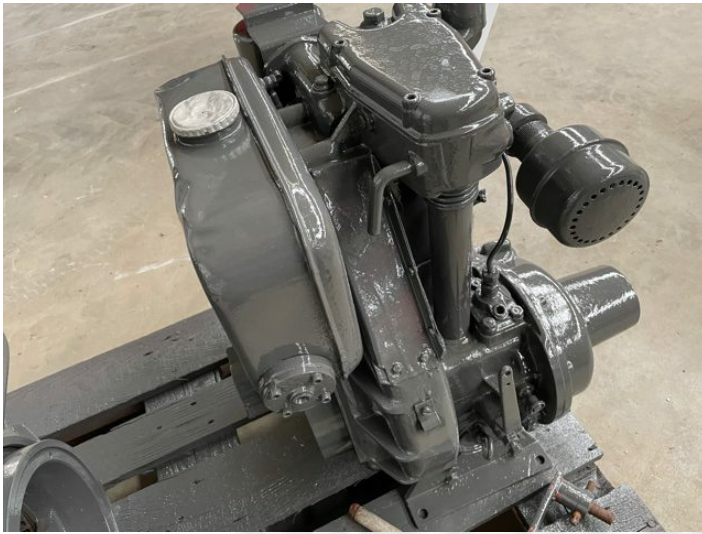

Hatz E80FG 1 cylinder engine

PRODUCT NO.: 23001

Location: 10B

Condition: Used

Horsepower: 6 hp

Length: 800 mm

Width: 600 mm

Height: 800 mm

Weight: 200 kg

Brand: Hatz

Engine Type: diesel

Description

Hand start

Gallery