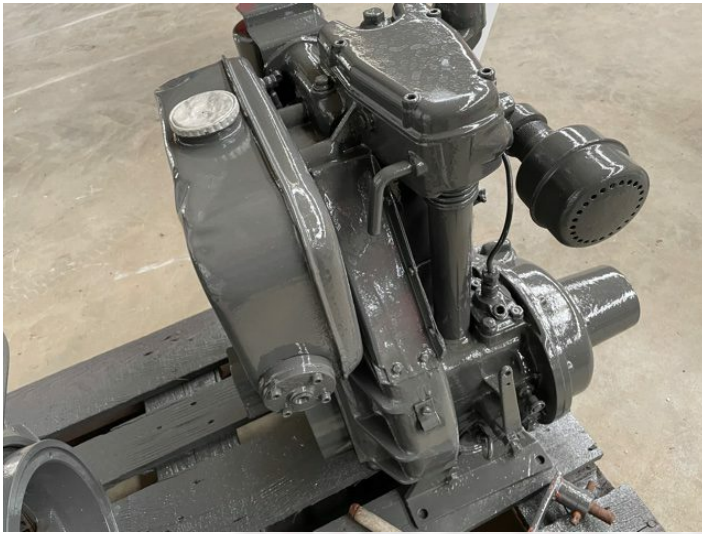

Hatz E80FG 1 cylinder engine

PRODUCT NO.: 23001

Location: 10B

Condition: Used

Horsepower: 6 hp

Length: 800 mm

Width: 600 mm

Height: 800 mm

Weight: 200 kg

Brand: Hatz

Engine Type: Diesel

Description

Hand start

Gallery