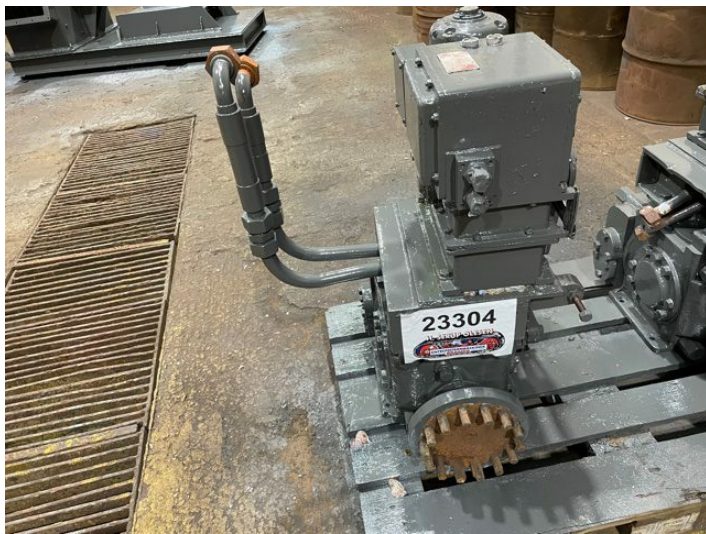

Muirhead D-696-A/300 hydr. pump with regulator

PRODUCT NO.: 23304

Location: 8D

Condition: Used

Length: 600 mm

Width: 600 mm

Height: 900 mm

Weight: 350 kg