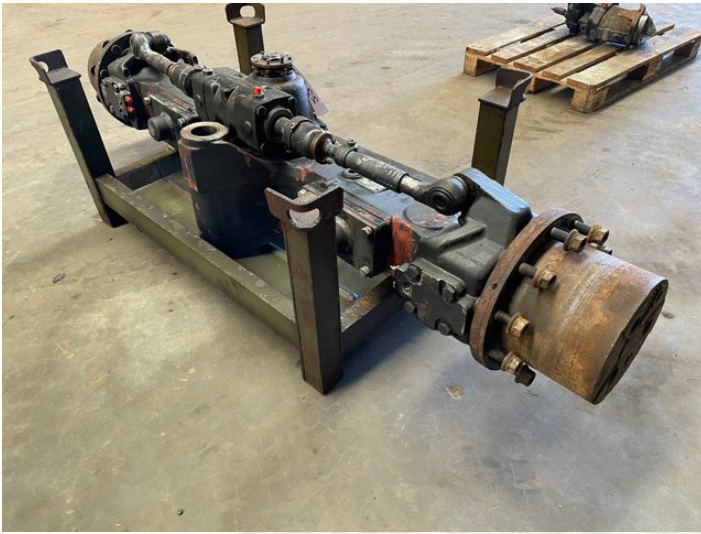

Front axle ex. Fiat Hitachi FH200W

PRODUCT NO.: 22428

Condition: Used

Brand: Fiat Hitachi

Description

Type APL-B765/BK, Serial No. 26952 Complete (No. 6677)

Gallery