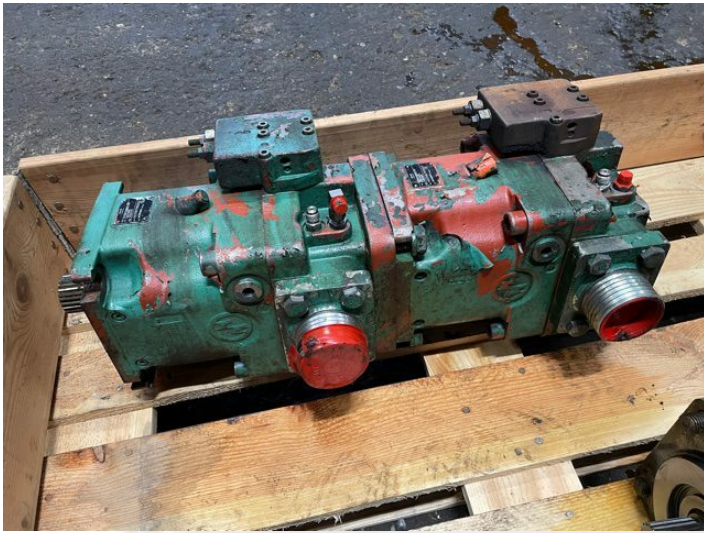

Hydraulic pump, double, Rexroth type A11V0130DRS, ex Volvo EC340

PRODUCT NO.: 23060

Location: 6B

Condition: Used

Brand: Rexroth

Gallery