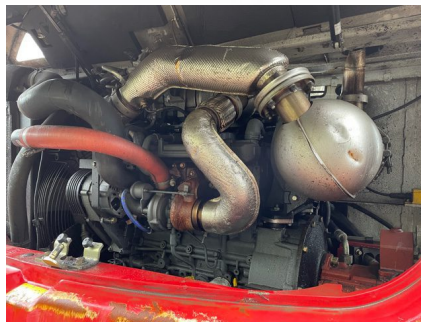

Takeuchi TB2150 excavator for dismantling

PRODUCT NO.: 6694

Serial no.: 514600681

Year: 2019

Condition: Used

Brand: Takeuchi

Hours: 1300

Description

Trimble leveling system - air condition - central greasing. Engine: Deutz TD3.6L4 s/n 12369939 114 hp - 85 kw / 2000 rpm. /SOLD SOLD: Mono boom, stick cylinder, 2 chains w/rubber pads/Engine

Gallery

BRANDE