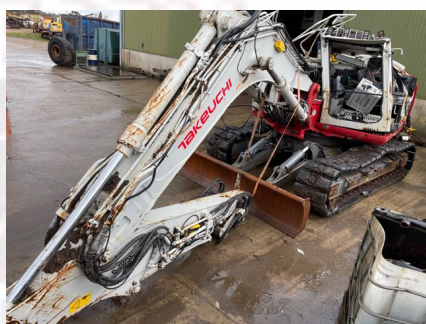

Takeuchi TB2150 excavator for dismantling

PRODUCT NO.: 6694

Serial no.: 514600681

Year: 2019

Condition: Used

Brand: Takeuchi

Hours: 1300

Description

Trimble leveling system - air condition - central greasing. Engine: Deutz TD3.6L4 s/n 12369939 114 hp - 85 kw / 2000 rpm. /SOLD SOLD: Mono boom, stick cylinder, 2 chains w/rubber pads/Engine

Gallery

BRANDE