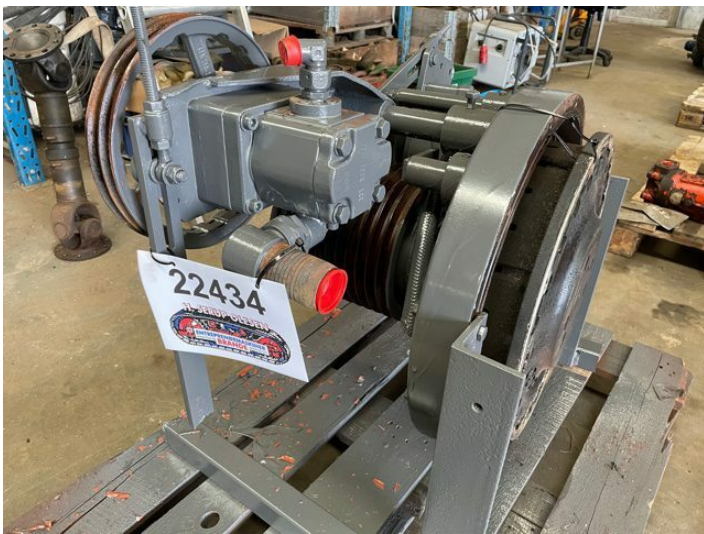

Drive Unit ex. Jenz AX660D Schredder s/n 1701-04-04

PRODUCT NO.: 22434

Location: 18A

Condition: Used

Brand: Jenz

Gallery