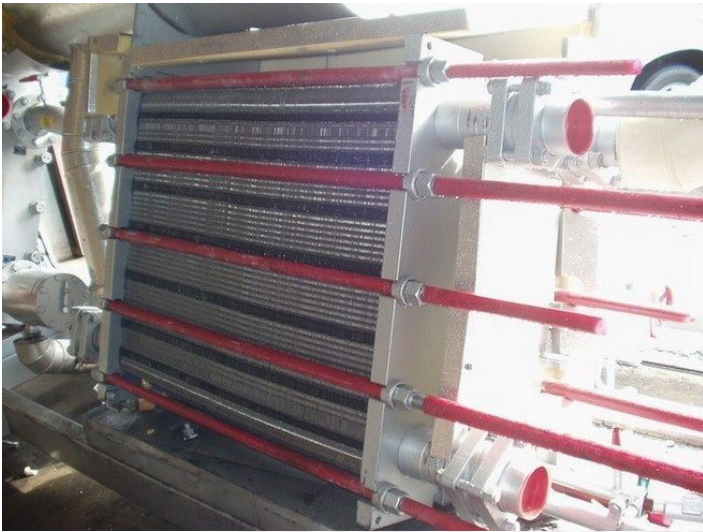

Alfa Laval Type M10 BWREF

PRODUCT NO.: 6013

Serial no.: 30104 40295

Condition: Used

Brand: Pladekøler/plate cooler

Description

manufacturer: Alfa Laval Lund AB Sweden - year 2004 - fluid group: 1 - inlet-outlet: 52T2-51T1-S3-S4.T4 - volume: 113,5 L/111,5 L - design press PS: 1/16,0 bar - design temp TS: 15-70 C - test press: 22,9 bar - test press date: 2004-02-04 - CE 0409 - height: 1050 mm - length: 1150 mm - width: 470 mm - in/out: 100 mm