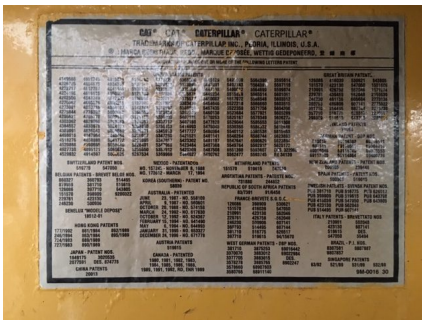

Cat 3512B engine

PRODUCT NO.: 10001111

Serial no.: 2GW00226/1339934-OK0699

Year: 1998

Condition: Used

Length: 2676 mm

Width: 1704 mm

Height: 1720 mm

Weight: 6078 kg

Brand: Cat

Engine Type: Marine

Description

Ex. vessel "Kirstine Vendelbo" See spec. under: More information. Enclosed history of the engine from Zeppelin. 20000 hours 1308 HP/1800 rpm. Excl. gear. See stock no. 9640 and 100113 for P & B gear and propeller belonging to this engine.

Gallery

Part Name	Part No.	Quantity	Unit	Price	Total
...

Part Number	Part Qty	Quantity	Unit Price	Part Price	Description	Subcontract	UIC Part Grouping
...