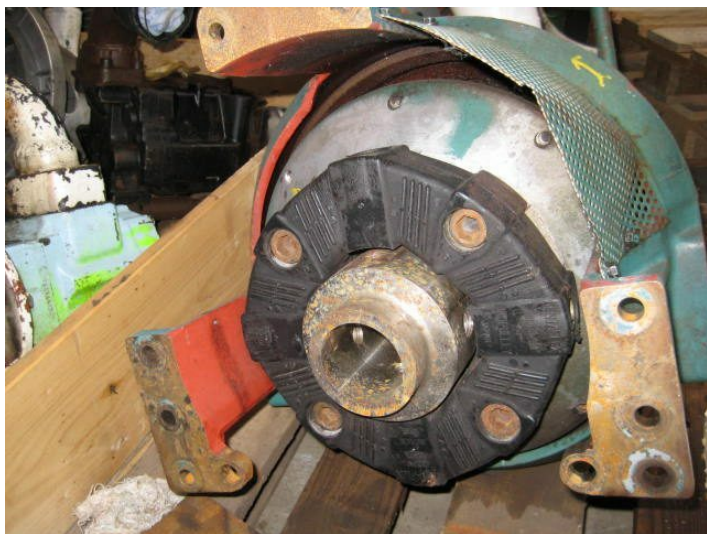

Tecnodrive overcenter clutch

PRODUCT NO.: 6124

Serial no.: 290393

Condition: Used

Brand: Tecnodrive

Description

sae 3 - typeDP290/150 - incl. rubber drive - excl. hyd. pump

Gallery