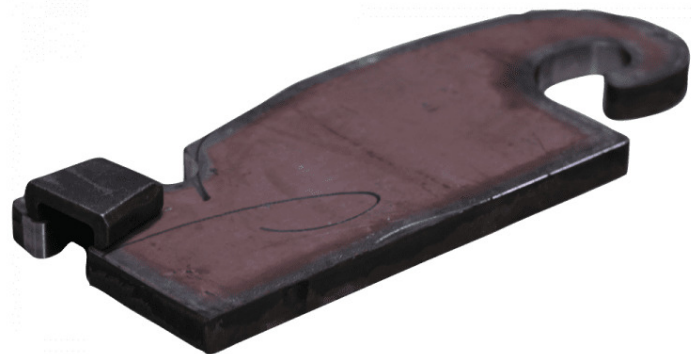

# Verachtert CW40 attachment

---

**PRODUCT NO.:** 15 CW40

**Condition:** New

**Type:** Caterpillar/Verachtert