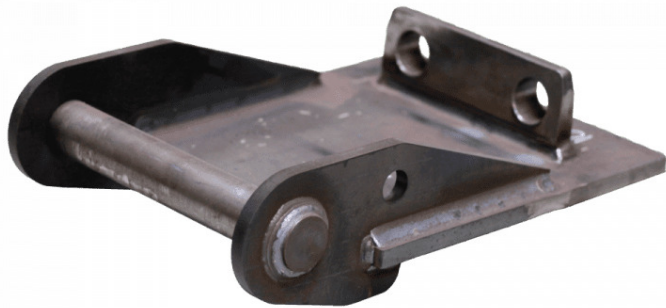

Lehnhoff SW10 attachment

PRODUCT NO.: 15 SW10

Location: K57D

Condition: New

Brand: Lehnhoff

Type: Lehnhoff

Gallery