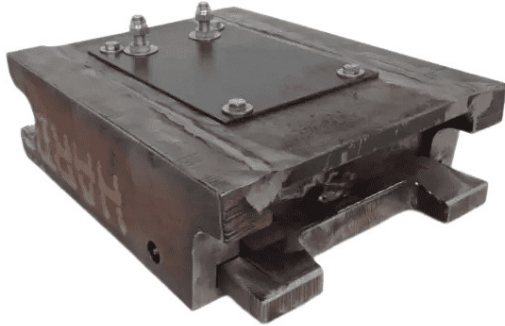

Hydrema Hydraulic Base

PRODUCT NO.: 15
HydremaHBASE

Location: K12B

Condition: New

Weight: 40 kg

Type: Hydrema

Mechanical/hydraulic: Hydraulic

Gallery