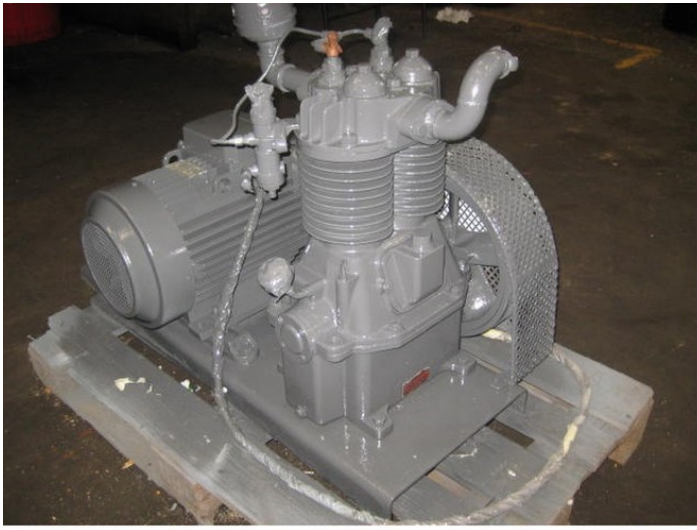

Compressor 2 cyl. - 8 bar

PRODUCT NO.: 16528

Location: 17D

Description

11 kw/5 Hp Asea - 380 volt - 1450 rpm

Gallery