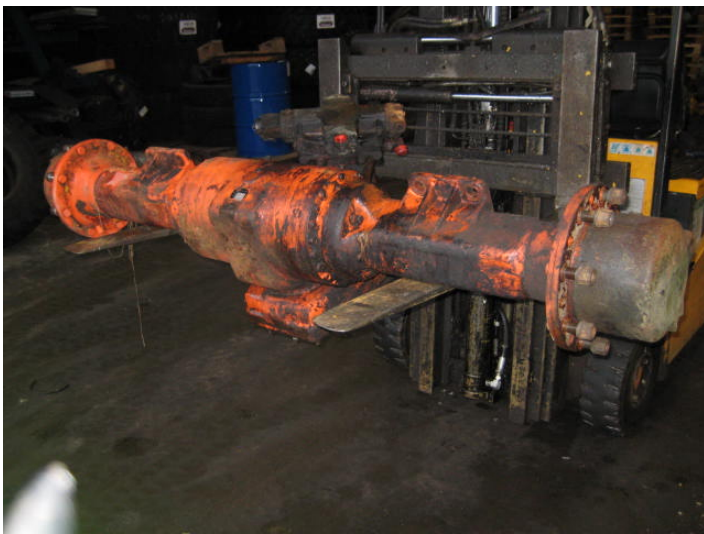

# Axle typ Speth Z51 no. 8.61.50 D9 ex O&K RH4 Plus

**PRODUCT NO.:** 6378

**Condition:** Used

**Brand:** O & K

## Description

ex. O&K RH4 Plus no. 66897 - see drawing for measurement