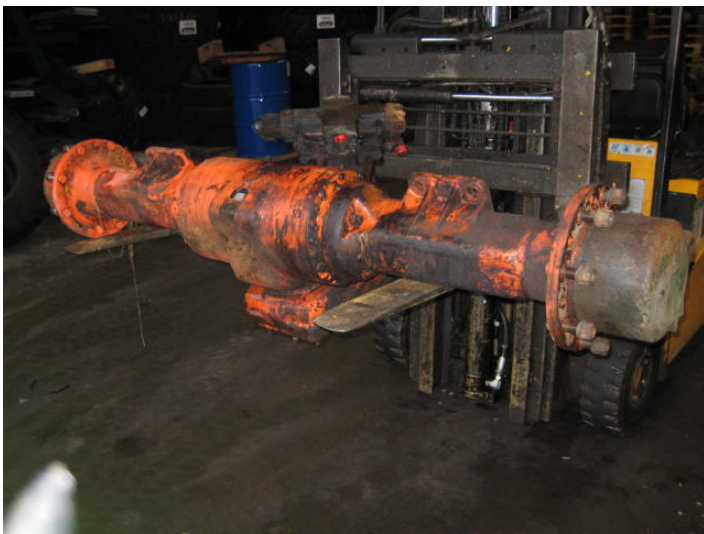

Axle typ Speth Z51 no. 8.61.50 D9 ex O&K RH4 Plus

PRODUCT NO.: 6378

Condition: Used

Brand: O & K

Description

ex. O&K RH4 Plus no. 66897 - see drawing for measurement

Gallery