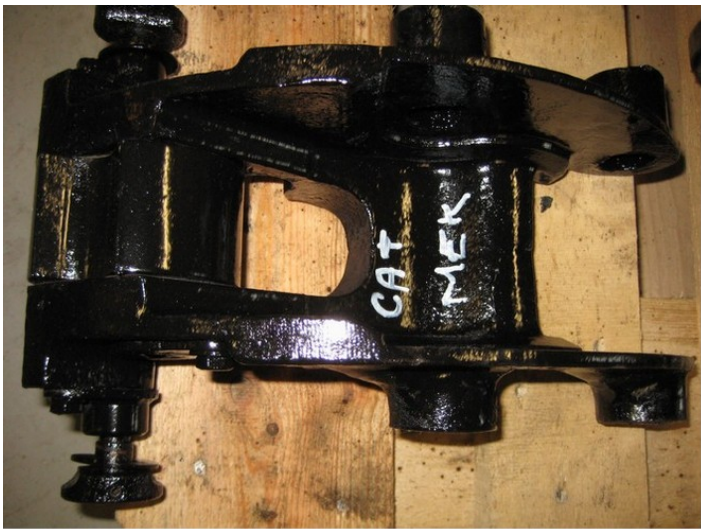

Cat mech. quick hitch

PRODUCT NO.: 2911

Condition: Used

Brand: Verachttert

Type: Caterpillar/Verachttert

Mechanical/hydraulic: Mechanical

Description

ø: 30 mm - cc: 130 mm - inner width: 105 mm