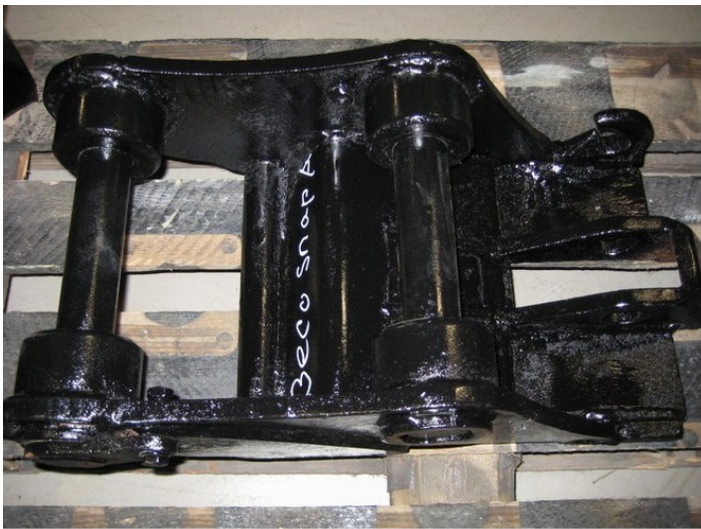

# Beco Snap A mech. adaptor

---

**PRODUCT NO.:** 2929

**Condition:** Used

**Type:** Beco

**Mechanical/hydraulic:** Mechanical