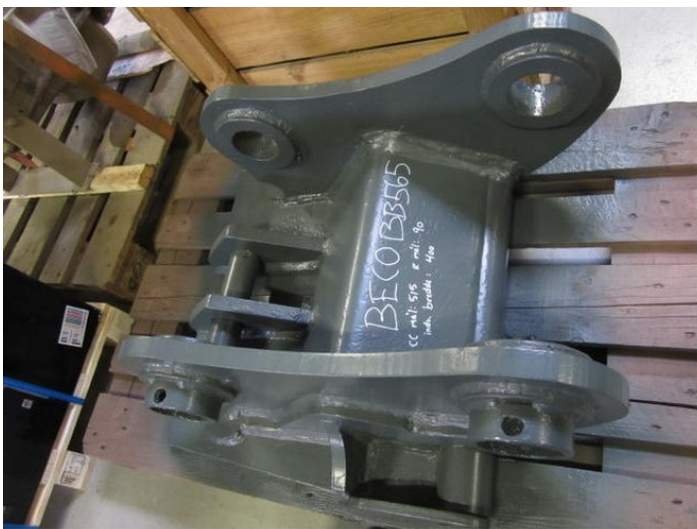

# Beco BB565 adaptor - s/h

---

**PRODUCT NO.:** 2944

**Location:** K20C

**Brand:** Beco

**Type:** Beco

**Mechanical/hydraulic:** Mechanical

## Description

cc: 515 mm - ø: 90 mm - inner width: 400 mm