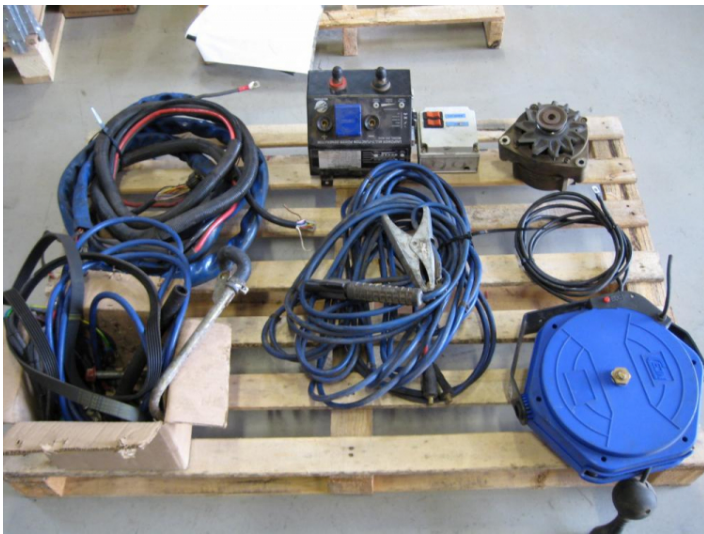

Mercedes Sprinter Gen. Set, S/H

PRODUCT NO.: 17110

Condition: Used
Brand: Mercedes

Description

Welding and Power Generator Set

Gallery