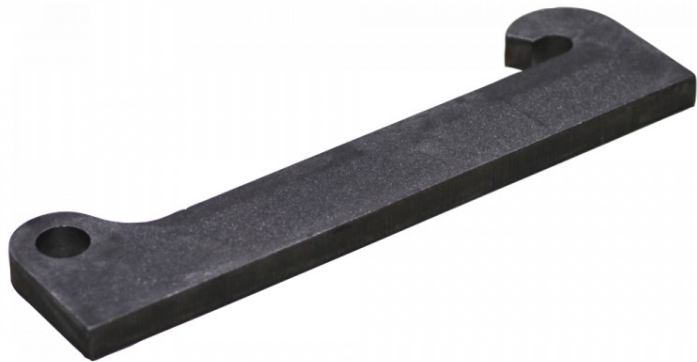

Volvo Attachment L20B/L25B

PRODUCT NO.: 15 BML20B

Condition: New

Type: Volvo

Description

Volvo L20B - L25B

Gallery