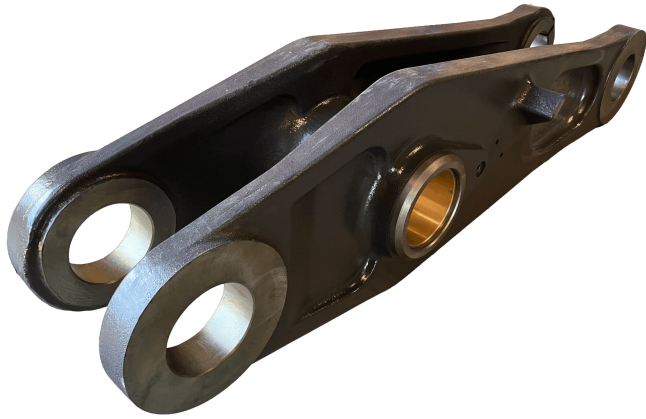

Link for Volvo Wheel Loader | Suitable for L150E/F/G

PRODUCT NO.: 11181207

Condition: New

Weight: 300 kg

Brand: Volvo

Machine: Wheel Loader

Description

Volvo OE Reference 15011215 & 11176893. Suitable for following Volvo Machines: **Volvo Wheel Loader L150E Volvo, L150F Volvo, L150G Volvo.**