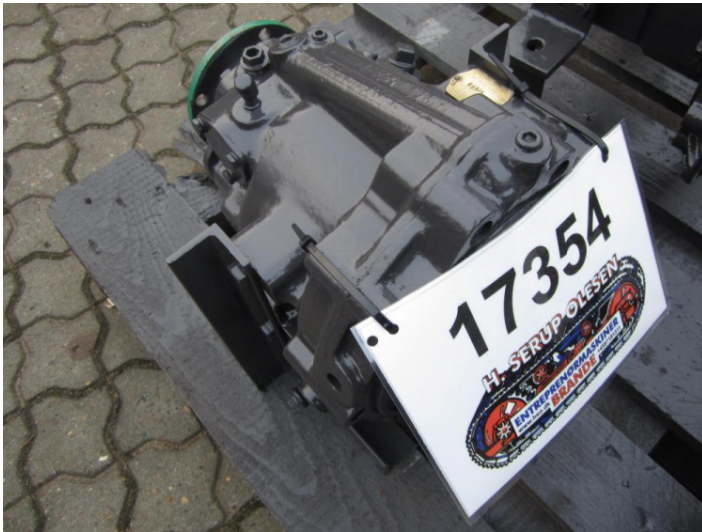

Borg Warner Marine gear

PRODUCT NO.: 17354

Location: 15D

Condition: Used

Length: 400 mm

Width: 600 mm

Height: 400 mm

Weight: 67 kg

Brand: Borg Warner

Ratio: 1:1

Gear Type: Marine Gear

Description

Velvet Drive Model AS11-72C serialno. 12642 - ratio 1:1 - 26 pcs. teeth - outer diameter: 34mm - measurement for transport: 400x600x400mm, weight: 67 kg