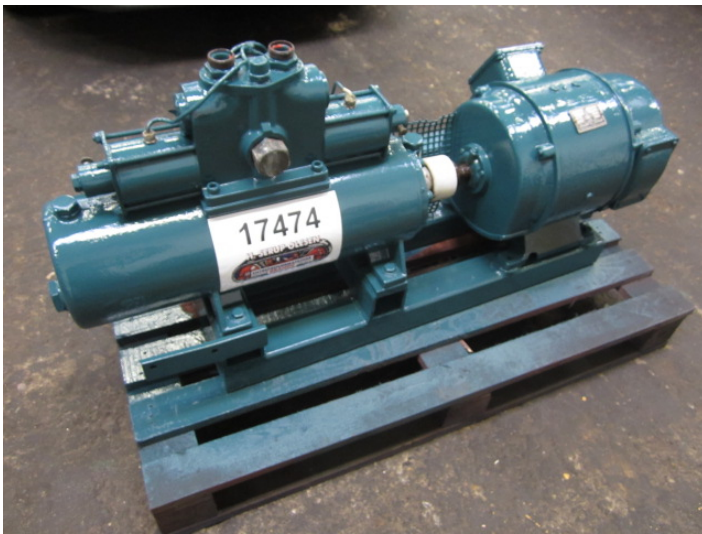

Steering machine Type K5

PRODUCT NO.: 17474

Serial no.: 651208

Location: 19D

Condition: Used

Description

1400 rpm - 220 V - 3 Hp

Gallery