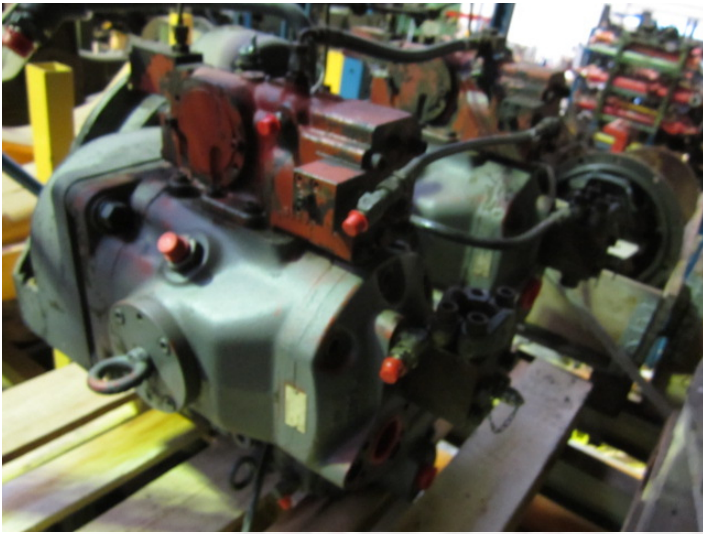

Hydr. mainpump, complet - ex. Hitachi UH181

PRODUCT NO.: 19068

Location: 3B

Condition: Used

Brand: Kawasaki

Description

serialno. 163-0590 - Kawasaki Type KV0932L-R1325-1 no. 577520350 - very good working condition