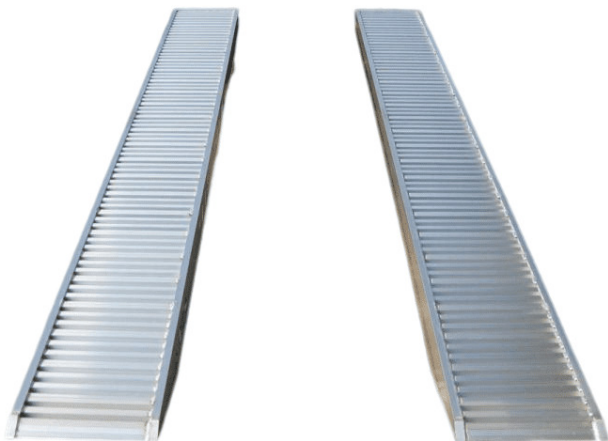

Aluramps - 400 cm, max. 5200 kg

PRODUCT NO.: 1510160

Condition: New

Length: 4000 mm

Width: 460 mm

Height: 160 mm

Weight: 28,5 kg

Load capacity: 5600 kg

Description

flat surface - total width: 46 cm - with CE documentation - price and load capacity each set

Gallery