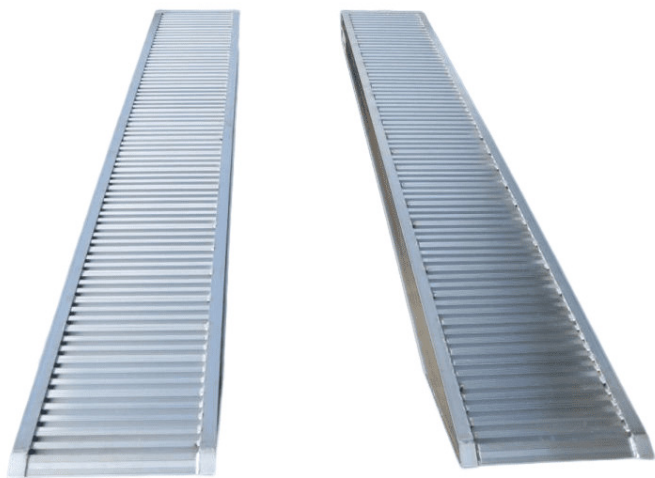

# Aluramps - 400 cm, max. 10600 kg

---

**PRODUCT NO.: 1510240**

**Condition:** New

**Length:** 4000 mm

**Width:** 600 mm

**Height:** 200 mm

**Weight:** 43,5 kg

**Load capacity:** 10600 kg

## Description

flat surface - total width: 60 cm - with CE documentation - price and capacity each set.