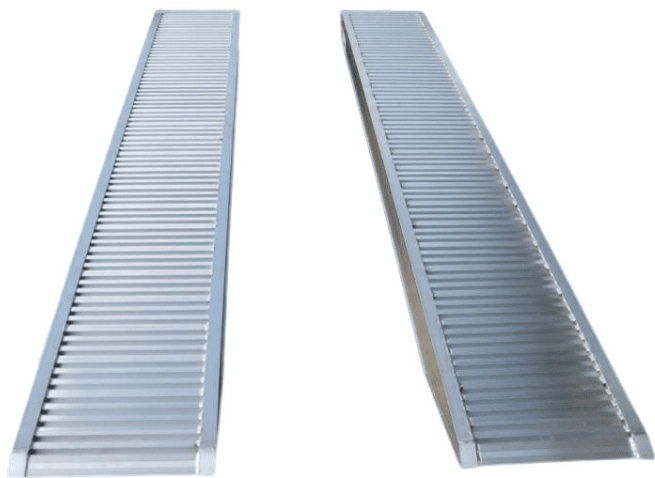

Aluramps - 400 cm, max. 10600 kg

PRODUCT NO.: 1510240

Condition: New

Length: 4000 mm

Width: 600 mm

Height: 200 mm

Weight: 43,5 kg

Load capacity: 10600 kg

Description

flat surface - total width: 60 cm - with CE documentation - price and capacity each set.

Gallery