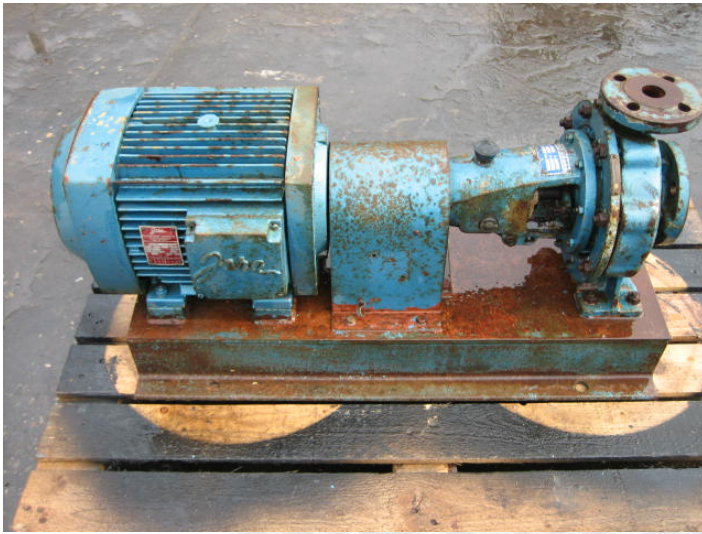

Waterpump type Reci 32/20

PRODUCT NO.: 17537

Serial no.: 613303

Location: 16C

Brand: Reci

kW: 5.5

Pump Type: Water

Electric or diesel: EL

Description

HP 7,5 - electric motor JARA type 132M 675 - spec. 380/660 v - 11,6/6,7 A - 5,5 kw - 2910 rpm - 50 hz 50 mm in - 30 mm out - 33 m/wg (water gauge)

Gallery