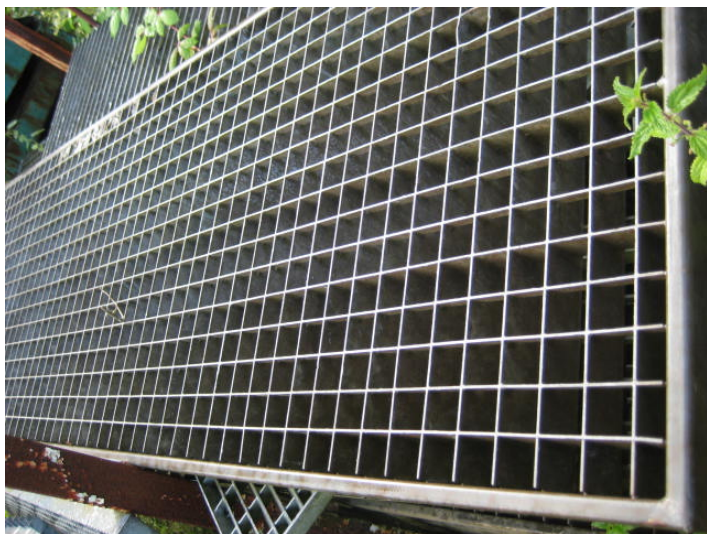

Heavy Duty grid, galv. - different sizes

PRODUCT NO.: 6432

Condition: Used

Description

price each kg.

Gallery