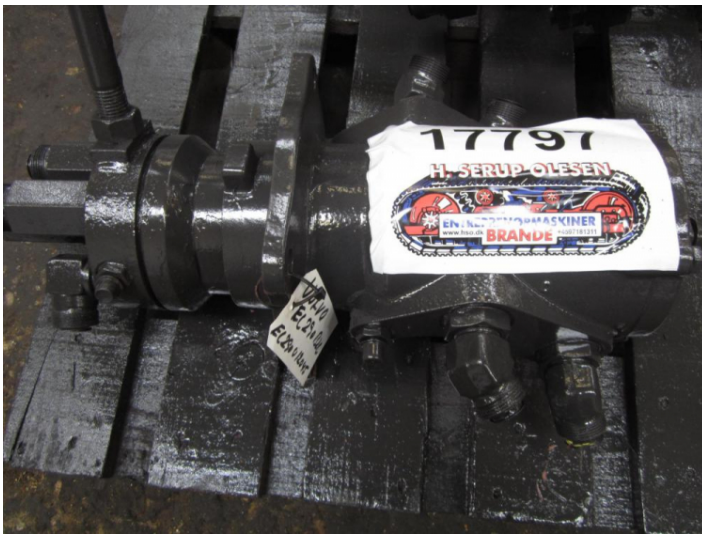

Swivel, complete - ex. Volvo EC290BLC

PRODUCT NO.: 17797

Condition: Used

Brand: Volvo

Description

ex. Volvo EC290BLC serialno. 12045, year 2004

Gallery