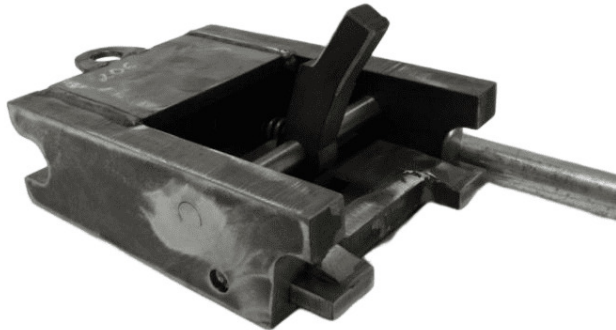

Hydrema Mechanical Base

PRODUCT NO.: 15
HydremaMBASE

Location: K12B
Condition: New
Type: Hydrema
Mechanical/hydraulic: Mechanical

Description

With spring lock.

Gallery