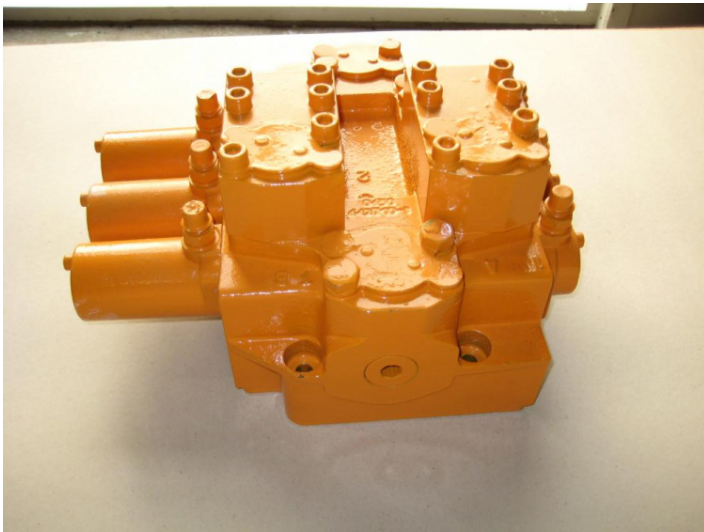

Main control valve for Hyundai HL750

PRODUCT NO.: 31L3-00021

Condition: Used

Brand: Hyundai

Description

serialno. 0264 ->

Gallery