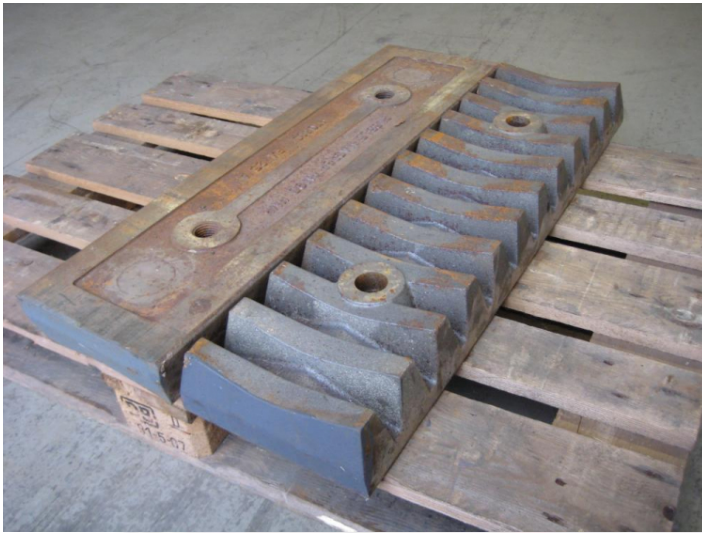

Wearing Plate with Teeth Rubble Master RM100

PRODUCT NO.: 170880

Condition: New

Brand: Rubble Master

Description

Original Wearing Plate for Impact Plate, with Teeth - Rubble Master RM100.

Gallery