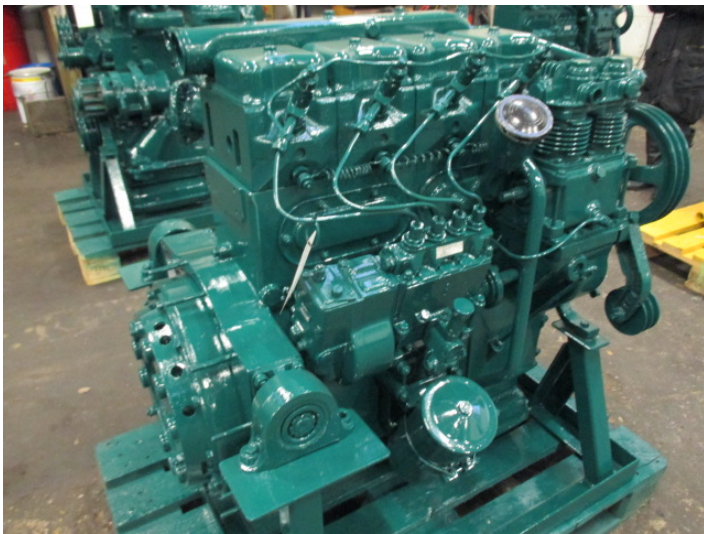

IFA 4 cyl. diesel engine

PRODUCT NO.: 18182

Location: 8B

Condition: Used

Horsepower: 125 hp

Brand: IFA

Description

type 4VD14,5 12-1 SRW - 92 kw/2300 rpm - cast no. 414.C.0104 - with starter, generator, compressor and clutch - 4 bar oil pressure - tested and ok